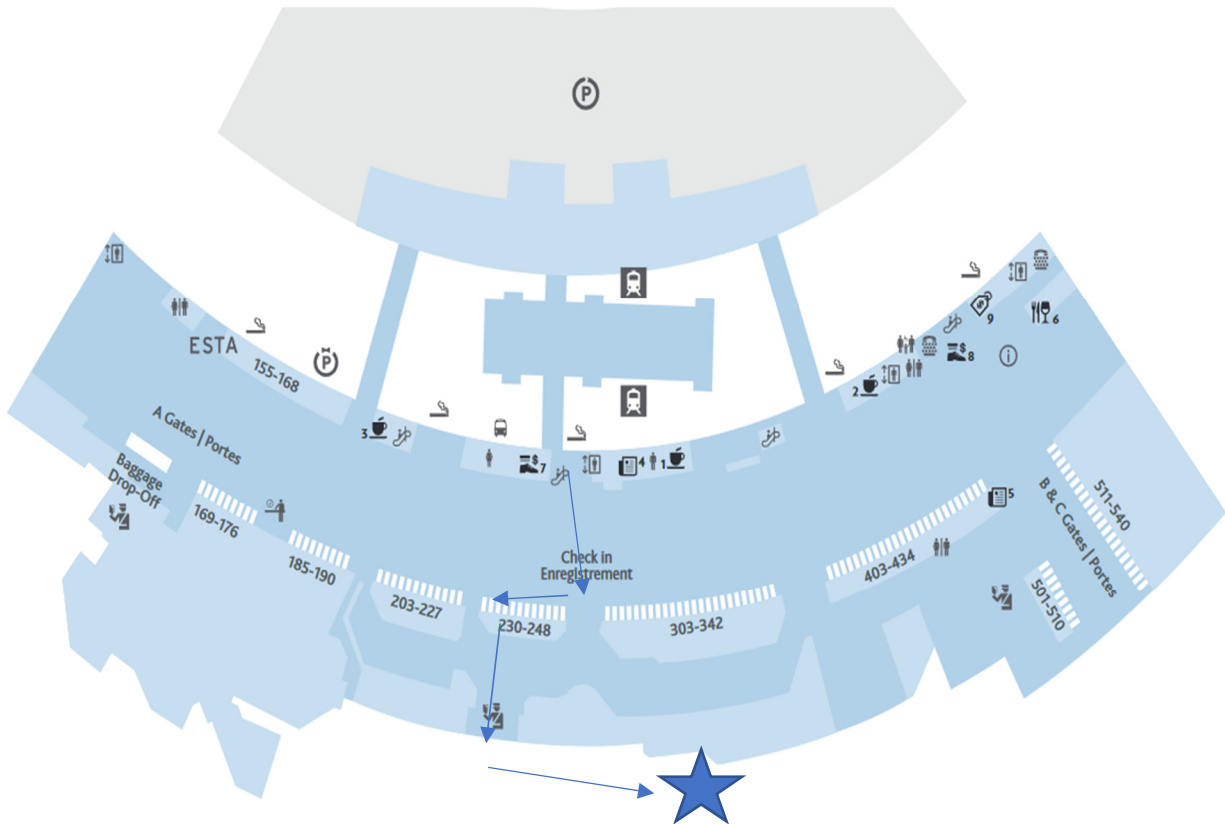

## Toronto Pearson Airport - Terminal 3 – Departures Level

### From the train and parking lot:

- Get off at Terminal 3.
- Take the escalator down and turn left towards the terminal.
- Take escalator down again to the departures level
- Walk straight and pass WestJet check-in counter
- Turn right and walk towards doorway that says Employees Only (No ID required to pass through).
- Turn left and walk towards elevators (Blue star on map)
- Use elevator on right side only. Press P (for Pyramid Room)
- Once on fourth floor, turn right.